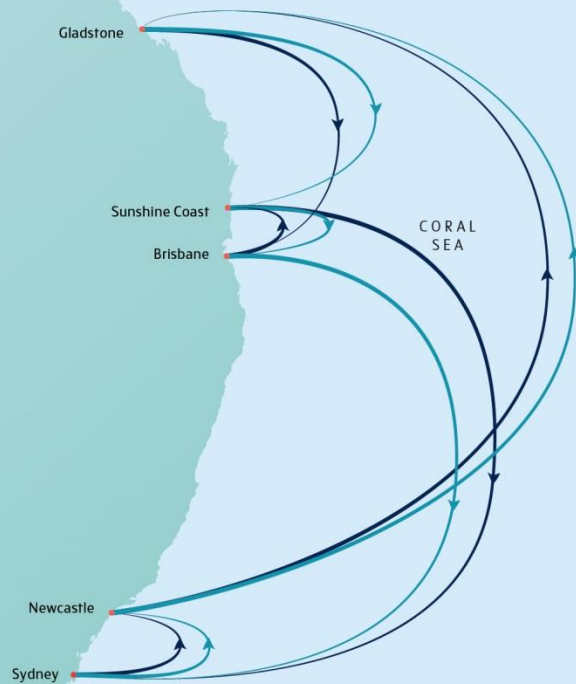

DREAM CRUISES

AUSTRALIA

### 7-NIGHT AUSTRALIAN DISCOVERY I

Sydney departure

DAY	DESTINATION	ETA (local)	ETD (local)
Sun	Sydney	-	2100
Mon	Newcastle	0600	1600
Tue	Cruising Day	-	-
Wed	Gladstone	0600	1700
Thu	Sunshine Coast	1200	2100
Fri	Brisbane	0600	2100
Sat	Cruising Day	-	-
Sun	Sydney	0600	-

### 7-NIGHT AUSTRALIAN DISCOVERY II

Sydney departure

DAY	DESTINATION	ETA (local)	ETD (local)
Sun	Sydney	-	2100
Mon	Newcastle	0600	1600
Tue	Cruising Day	-	-
Wed	Gladstone	0600	1700
Thu	Brisbane	1300	2359
Fri	Sunshine Coast	0700	1700
Sat	Cruising Day	-	-
Sun	Sydney	0600	-

ITINERARY	7-NIGHT AUSTRALIAN DISCOVERY	
	Sydney – Newcastle - Cruising Day – Gladstone – Sunshine Coast – Brisbane – Cruising Day – Sydney	Sydney – Newcastle - Cruising Day – Gladstone – Brisbane – Sunshine Coast – Cruising Day – Sydney
<b>2019</b> <b>Oct</b> 27 <b>Nov</b> 3, 10, 17 <b>Dec</b> 1	<b>2019</b> <b>Nov</b> 24	
Port Charges (MYR/ Per Person)	1,190	