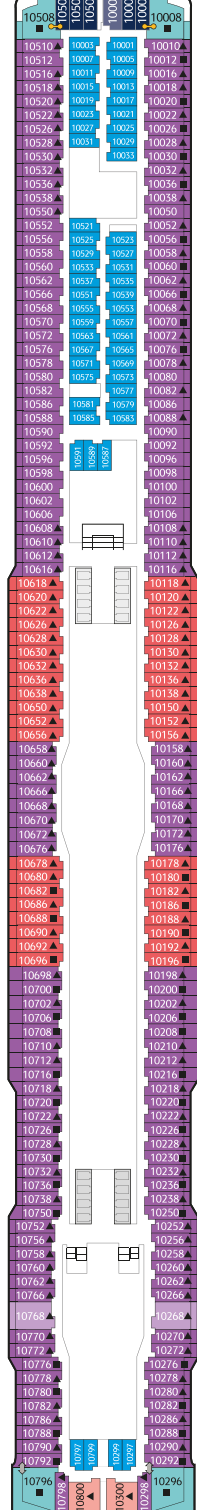

- Balcony Deluxe Stateroom
- Balcony Deluxe Stateroom (Accessible)
- Balcony Stateroom
- Balcony Stateroom (Accessible)

- Oceanview Stateroom
- Oceanview Stateroom (Accessible)
- Interior Stateroom
- Interior Stateroom (Accessible)

- ▲ Third person occupancy available
- Up to four persons occupancy available
- ↕ Connecting stateroom
- 🔗 Adjoining Stateroom

DECK 13

Suites, Balcony Deluxe, Balcony, Oceanview & Interior Staterooms

DECK 12

Suites, Balcony Deluxe, Balcony, Oceanview & Interior Staterooms

DECK 11

Suites, Balcony Deluxe, Balcony, Oceanview & Interior Staterooms

DECK 10

Suites, Balcony Deluxe, Balcony, Oceanview & Interior Staterooms

DECK 9

Suites, Balcony Deluxe, Balcony, Oceanview & Interior Staterooms, Helpad