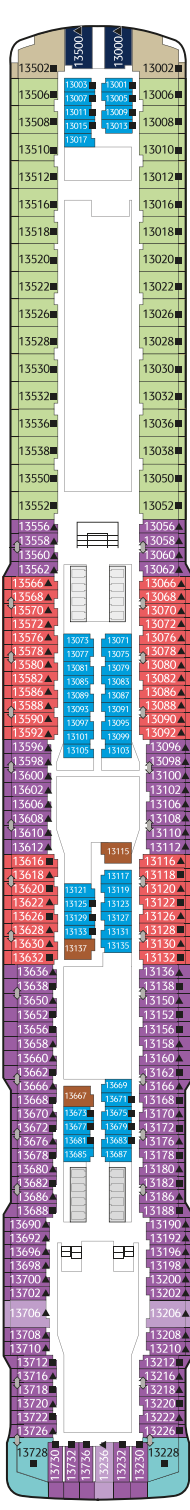

- Balcony Deluxe Stateroom
- Balcony Deluxe Stateroom (Accessible)
- Balcony Stateroom
- Balcony Stateroom (Accessible)

- Oceanview Stateroom
- Oceanview Stateroom (Accessible)
- Interior Stateroom
- Interior Stateroom (Accessible)

- ▲ Third person occupancy available
- Up to four persons occupancy available
- ↕ Connecting stateroom
- 🔗 Adjoining Stateroom

DECK 13

Suites, Balcony Deluxe, Balcony, Oceanview & Interior Staterooms

DECK 12

Suites, Balcony Deluxe, Balcony, Oceanview & Interior Staterooms

DECK 11

Suites, Balcony Deluxe, Balcony, Oceanview & Interior Staterooms

DECK 10

Suites, Balcony Deluxe, Balcony, Oceanview & Interior Staterooms

DECK 9

Suites, Balcony Deluxe, Balcony, Oceanview & Interior Staterooms, Helpad