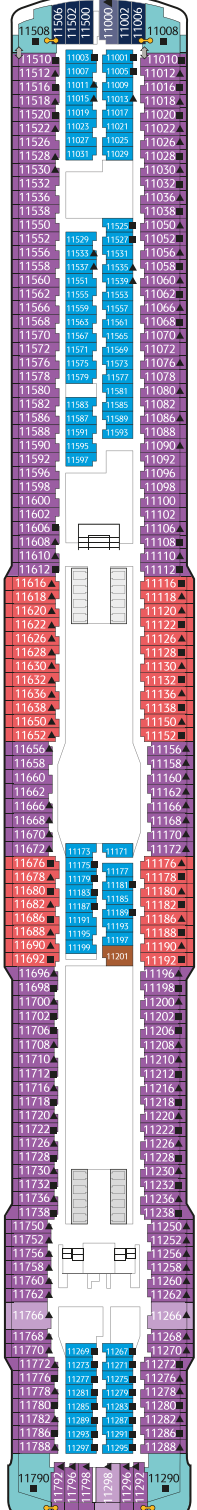

- Balcony Deluxe Stateroom
- Balcony Deluxe Stateroom (Accessible)
- Balcony Stateroom
- Balcony Stateroom (Accessible)

- Oceanview Stateroom
- Oceanview Stateroom (Accessible)
- Interior Stateroom
- Interior Stateroom (Accessible)

- ▲ Third person occupancy available
- Up to four persons occupancy available
- ↕ Connecting stateroom
- 🔗 Adjoining Stateroom

DECK 13

Suites, Balcony Deluxe, Balcony, Oceanview & Interior Staterooms

DECK 12

Suites, Balcony Deluxe, Balcony, Oceanview & Interior Staterooms

DECK 11

Suites, Balcony Deluxe, Balcony, Oceanview & Interior Staterooms

DECK 10

Suites, Balcony Deluxe, Balcony, Oceanview & Interior Staterooms

DECK 9

Suites, Balcony Deluxe, Balcony, Oceanview & Interior Staterooms, Helpad