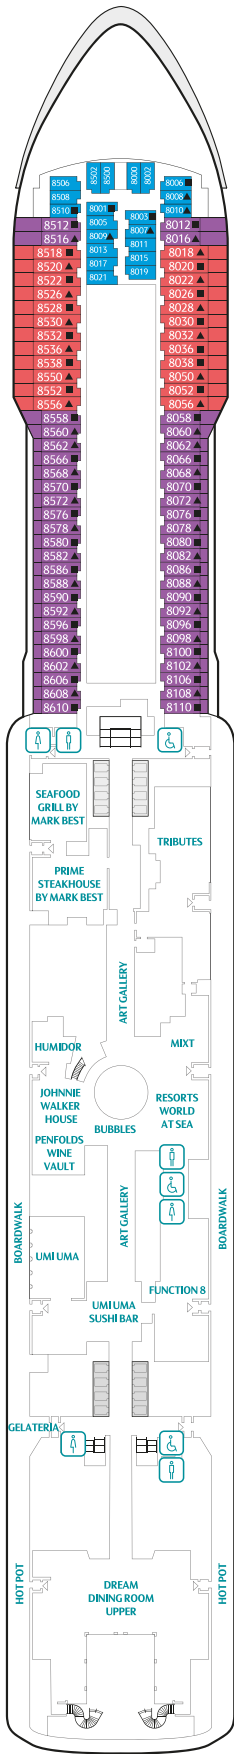

DECK 8

Restaurants, Bars, Lounges & Multi-purpose Venue, Balcony Deluxe, Balcony & Interior Staterooms