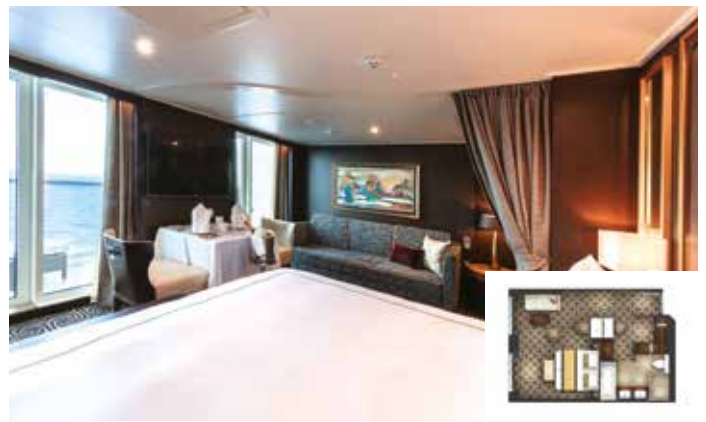

PALACE SUITE

From 37 sq.m
Max Occupancy 4 | Deck 13/15/16/17
1 Queen-size Bed + 1 Double Sofa Bed