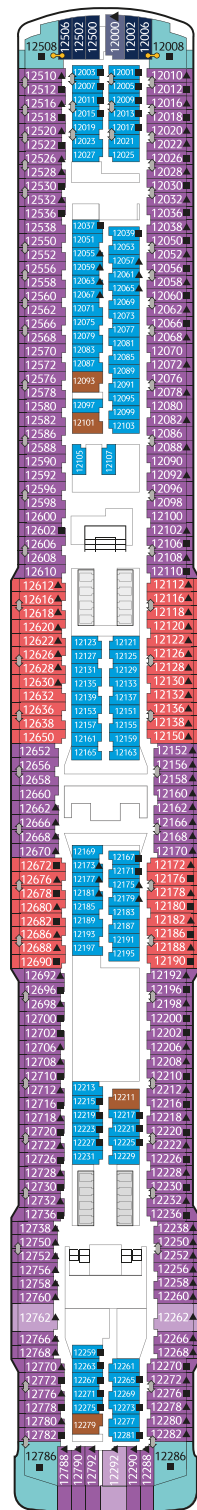

- Balcony Deluxe Stateroom
- Balcony Deluxe Stateroom (Accessible)
- Balcony Stateroom
- Balcony Stateroom (Accessible)

- Oceanview Stateroom
- Oceanview Stateroom (Accessible)
- Interior Stateroom
- Interior Stateroom (Accessible)

- ▲ Third person occupancy available
- Up to four persons occupancy available
- ↕ Connecting stateroom
- 🔗 Adjoining Stateroom

DECK 13

Suites, Balcony Deluxe, Balcony, Oceanview & Interior Staterooms

DECK 12

Suites, Balcony Deluxe, Balcony, Oceanview & Interior Staterooms

DECK 11

Suites, Balcony Deluxe, Balcony, Oceanview & Interior Staterooms

DECK 10

Suites, Balcony Deluxe, Balcony, Oceanview & Interior Staterooms

DECK 9

Suites, Balcony Deluxe, Balcony, Oceanview & Interior Staterooms, Helpad