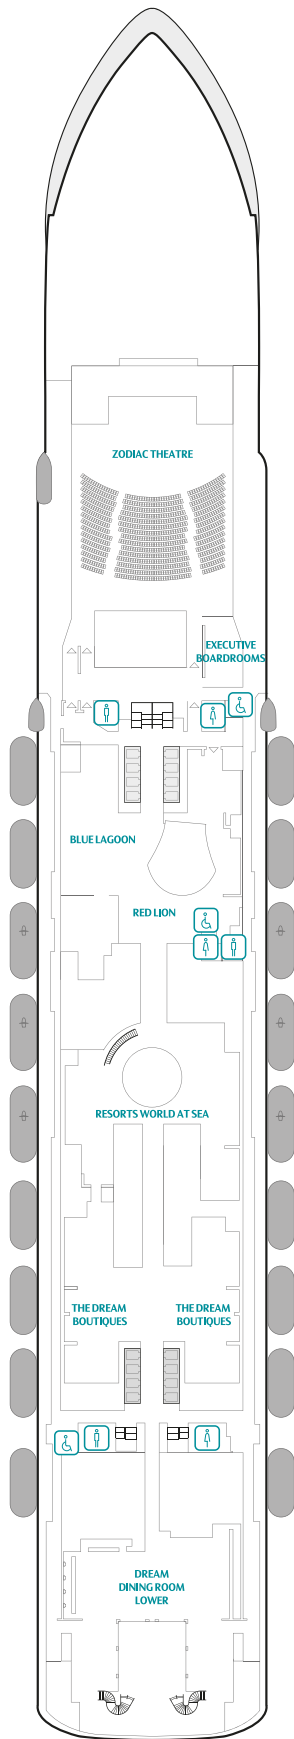

DECK 7

Main Theatre, Executive Boardrooms, Restaurants, Retail Venues & Entertainment Venues