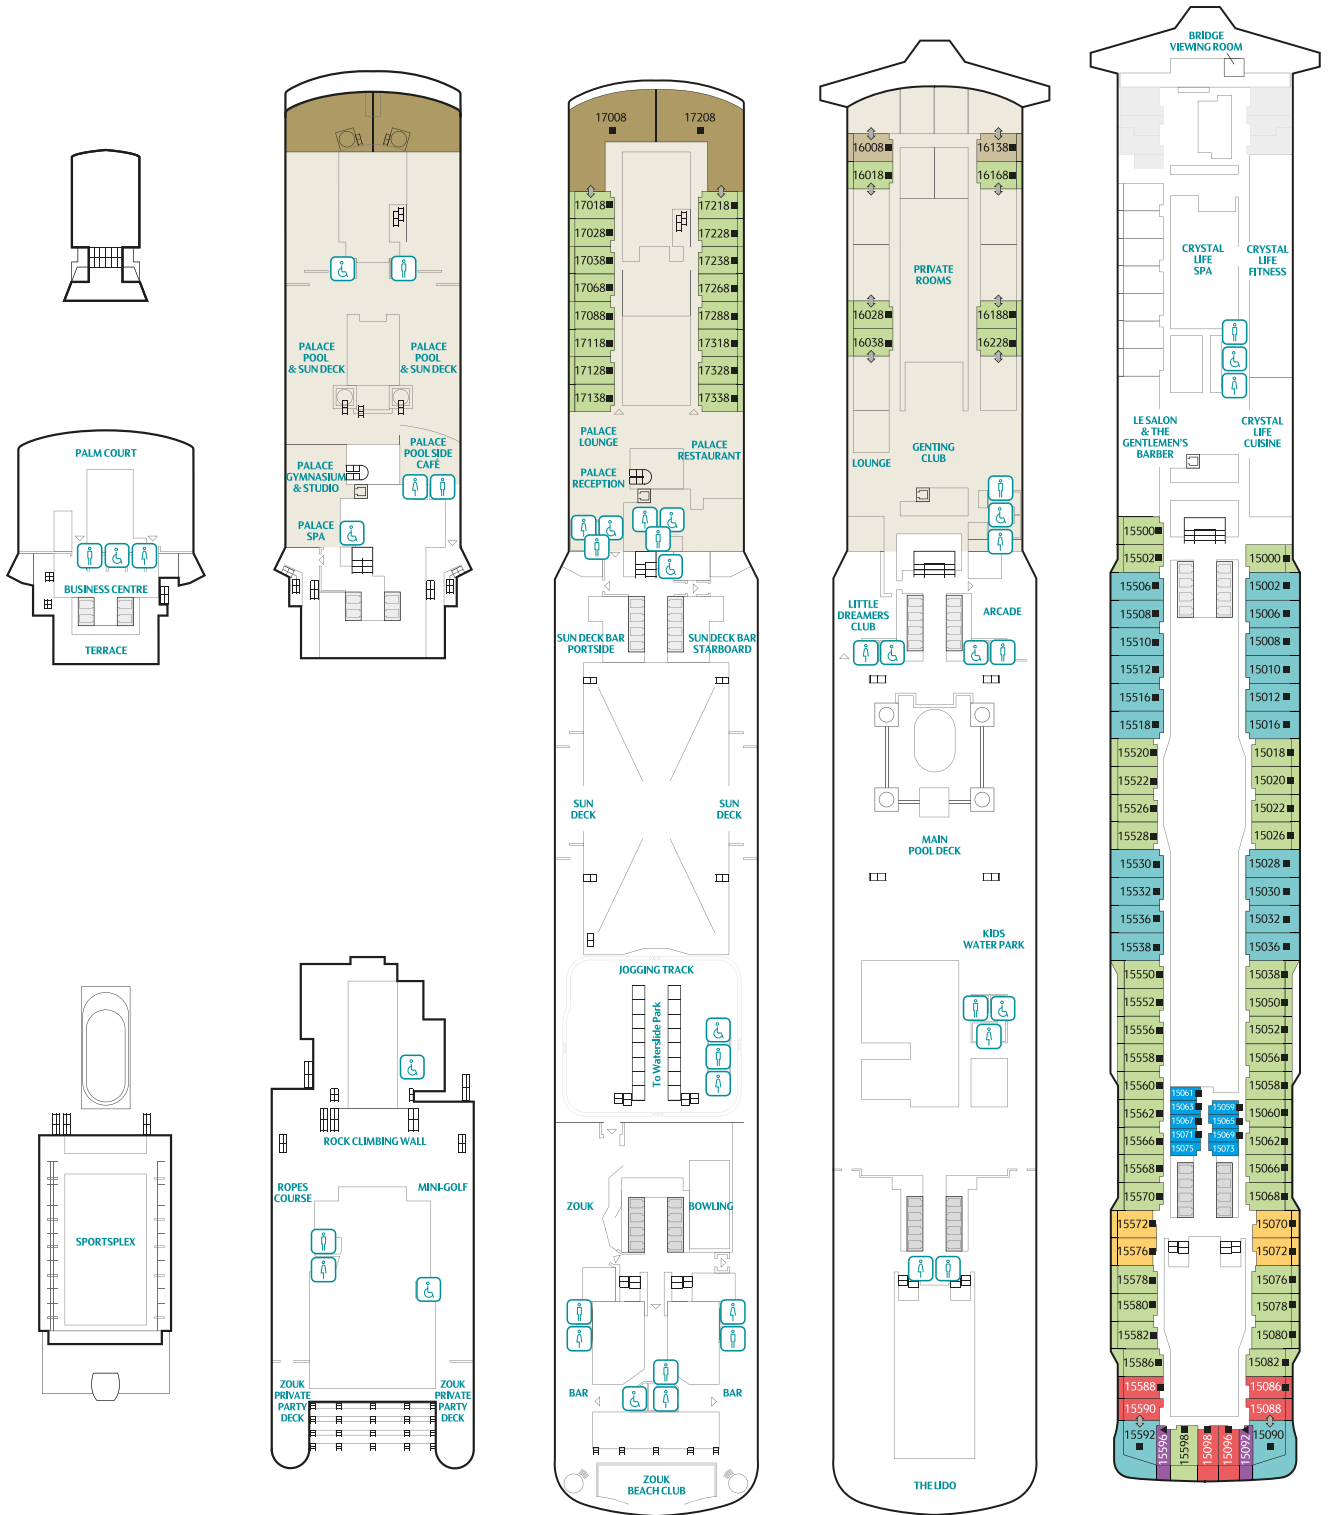

Genting Dream Deck Plans

CATEGORIES

- Palace Villa
- Palace Penthouse
- Palace Deluxe Suite
- Palace Suite
- Palace Suite (Accessible)

DECK 19

Lounge, Business Centre & SportsPlex

DECK 18

The Palace, Ropes Course, Mini-Golf, Rock Climbing Wall & Zouk Private Party Deck

DECK 17

The Palace, Suites, Zouk & Zouk Beach Club

DECK 16

Genting Club, Suites, Entertainment Venues, Water Activities & Restaurant

DECK 15

Western Spa, Fitness Centre, Suites, Balcony Deluxe, Balcony & Interior Staterooms