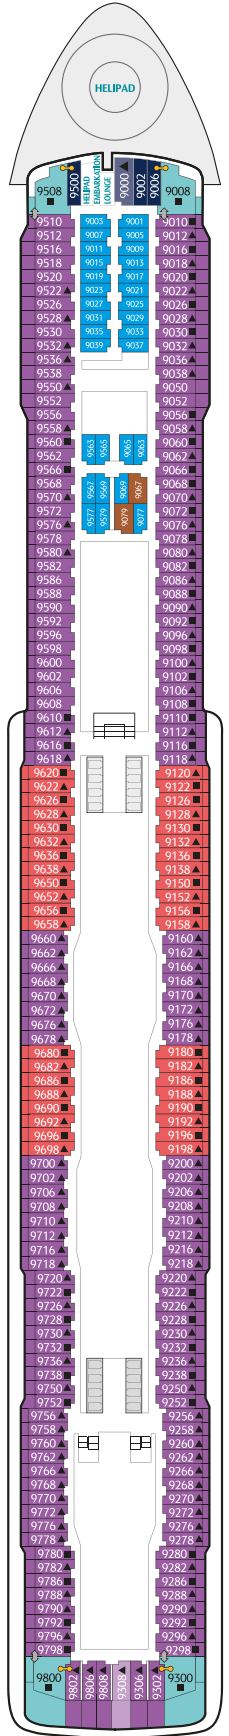

- Balcony Deluxe Stateroom
- Balcony Deluxe Stateroom (Accessible)
- Balcony Stateroom
- Balcony Stateroom (Accessible)

- Oceanview Stateroom
- Oceanview Stateroom (Accessible)
- Interior Stateroom
- Interior Stateroom (Accessible)

- ▲ Third person occupancy available
- Up to four persons occupancy available
- ↕ Connecting stateroom
- 🔗 Adjoining Stateroom

DECK 13

Suites, Balcony Deluxe, Balcony, Oceanview & Interior Staterooms

DECK 12

Suites, Balcony Deluxe, Balcony, Oceanview & Interior Staterooms

DECK 11

Suites, Balcony Deluxe, Balcony, Oceanview & Interior Staterooms

DECK 10

Suites, Balcony Deluxe, Balcony, Oceanview & Interior Staterooms

DECK 9

Suites, Balcony Deluxe, Balcony, Oceanview & Interior Staterooms, Helpad